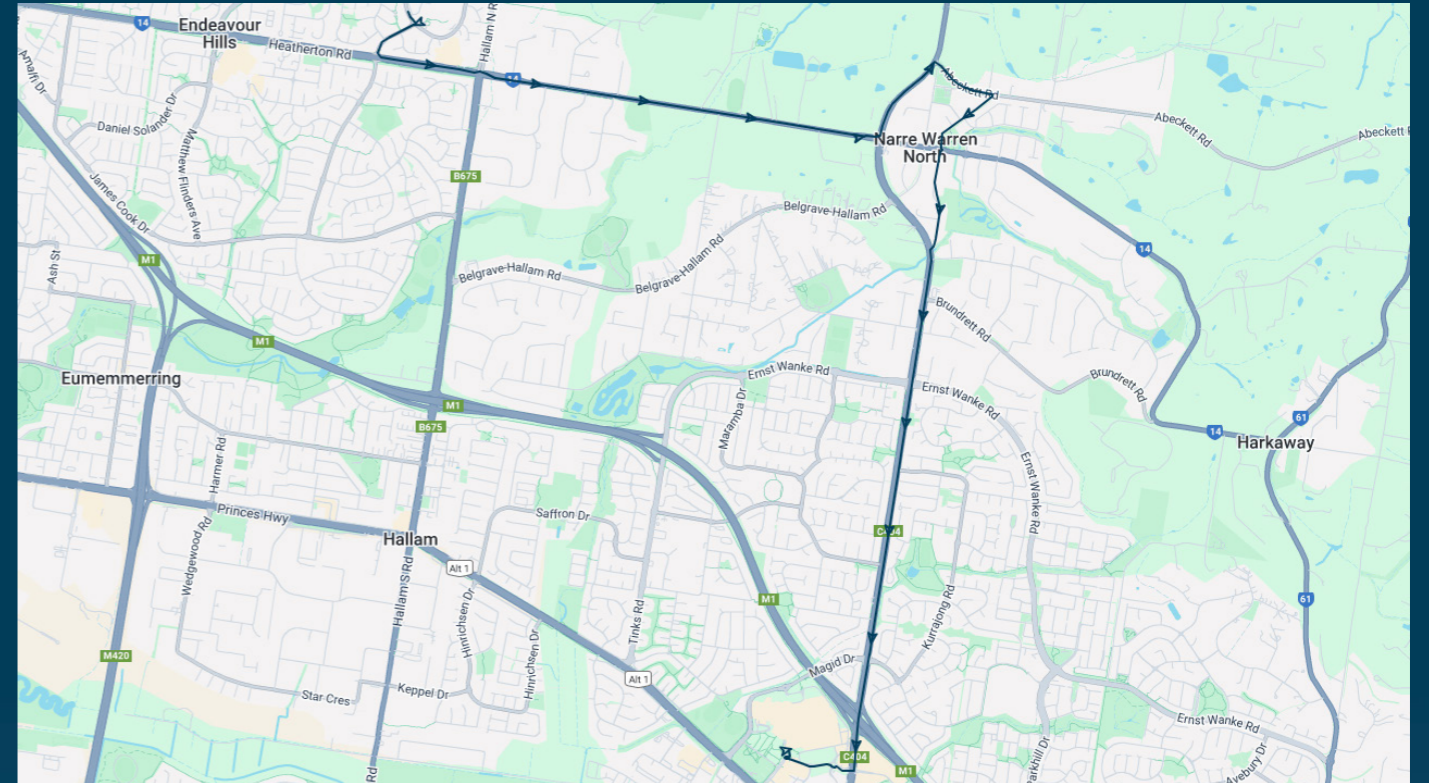

Gleneagles Secondary College

Route: 1550 | Afternoon

TURN DIRECTIONS

Picks up from inside the school ### Via Right Reema Blvd, Left Gleneagles Dr, Cont Mossgiel Park Dr, Cont Matthew Flinders Ave, Left James Cook Dr, Right Hallam Nth Rd, Cont Belgrave-Hallam Rd, Left Monash Fwy, Right Ernst Wanke Rd, Cont Tinks Rd, Left Prospect Hill Rd, Left Victoria Rd, Left Josephine Rd to Fountain Gate Secondary College

To view our list of live tracked services, visit www.venturabus.com.au
 Timetable Printed : 30 September 2024

Times listed are estimated times only, it is advised to arrive at your stop earlier than the listed time to avoid missing your bus.
You can also download the Ventura Tracker app to view real time bus locations of all services

Gleneagles Secondary College

Route: 2236 | Afternoon

Stop ID	Stop Name	Time	Stop ID	Stop Name	Time
2955	Gleneagles Secondary College	15:05			
2956	Chantell Ave/Hanna Dr	15:05			
22592	Reservoir Rd/Heatherton Rd	15:10			
22508	Heatherton Rd/Belgrave-Hallam Rd	15:13			
12310	Narre Warren North Scout Hall	15:17			
13509	Narre Warren North CFA/Memorial Dr	15:18			
14739	Fox Rd/Narre Warren North Rd	15:20			
13510	Mary Mackillop Catholic PS	15:20			
13511	382 Narre Warren North Rd	15:21			
13512	Kurrajong Rd/Narre Warren North Rd	15:22			
46450	Prospect Hill Retarding Basin	15:23			
22597	Ryelands Dr/Narre Warren North Rd	15:24			
21027	Fountain Gate SC	15:28			

Gleneagles Secondary College

Route: 2236 | Afternoon

TURN DIRECTIONS

Picks up in Reema Blvd, outside the school ### Via Reema Blvd, Right Hanna Dr, Left Heatherton Rd, Left Belgrave-Hallam Rd, Right A'Beckett Rd, Right Main St, Left Memorial Dr, Left Narre Warren Nth Rd, Right Overland Dr into Fountain Gate SC