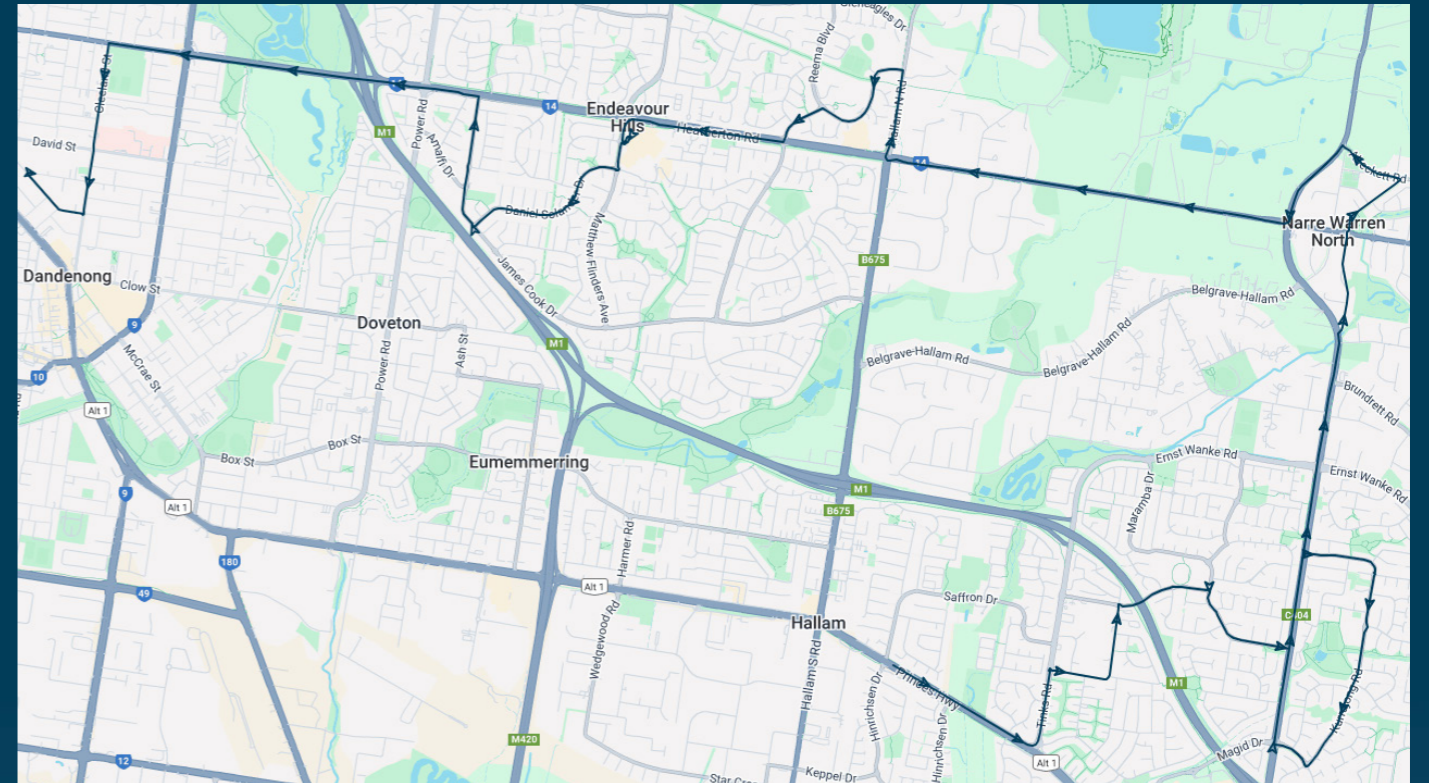

Times listed are estimated times only, it is advised to arrive at your stop earlier than the listed time to avoid missing your bus.

You can also download the Ventura Tracker app to view real time bus locations of all services

Gleneagles Secondary College

Route: 2238 | Morning