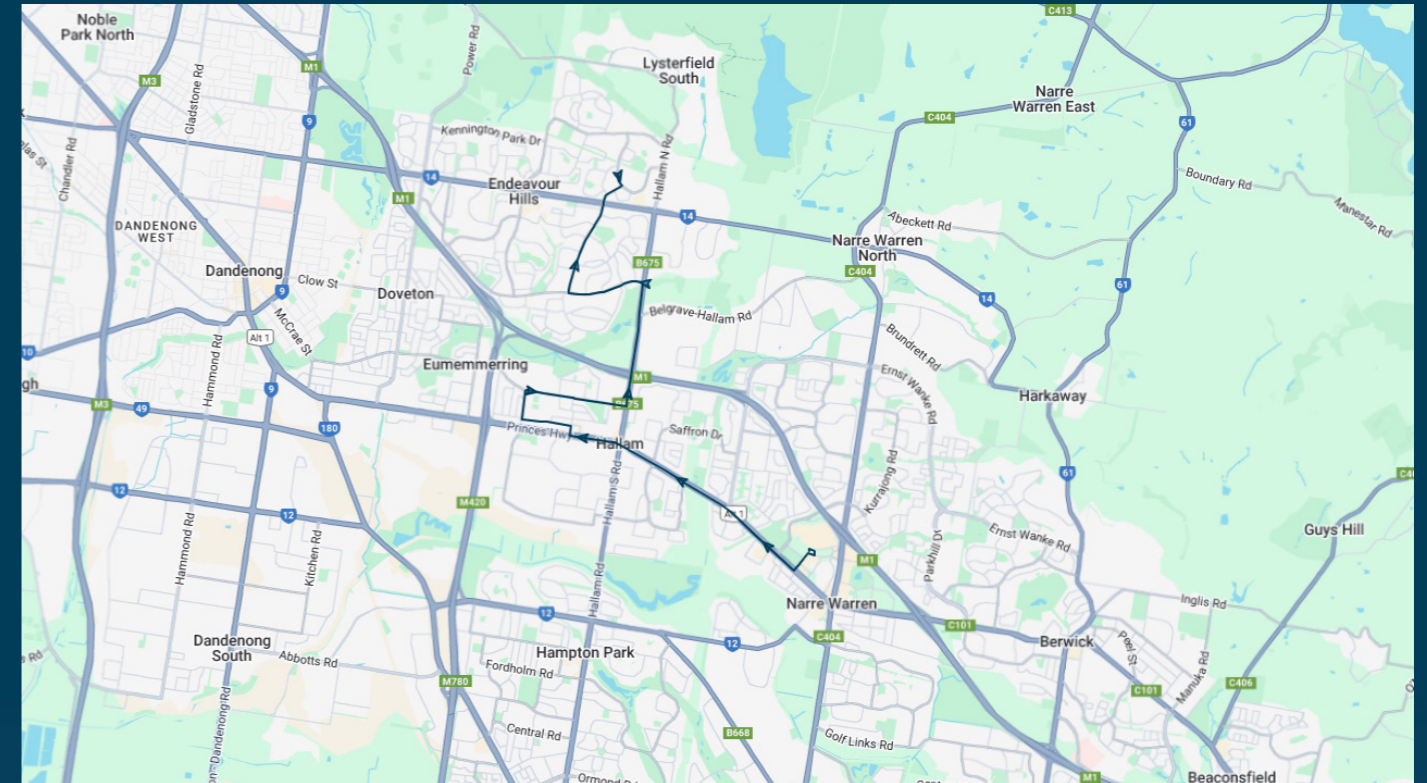

Gleneagles Secondary College

Route: 1542 | Morning

Stop ID	Stop Name	Time	Stop ID	Stop Name	Time
38064	Fountain Gate SC - Bay 5	07:20			
4223	Springwood Ave/Princes Hwy	07:21			
4327	Max Pawsey Reserve/Princes Hwy	07:22			
4224	Fountain Gate Tennis Club/Princes Hwy	07:23			
4225	Tinks Rd/Princes Hwy	07:25			
4226	Hinrichsen Dr/Princes Hwy	07:26			
4227	Fitzgerald Rd/Princes Hwy	07:27			
18159	Hallam South Rd/Princes Hwy	07:30			
44525	Princes Domain Dr/Alexander St	07:31			
3673	Hallam Secondary College/Frawley Rd	07:35			
3674	Gunns Rd/Frawley Rd	07:35			
3675	Windsor St/Frawley Rd	07:35			
3676	Mountview Ave/Frawley Rd	07:36			
3679	Belgrave-Hallam Rd/Frawley Rd	07:36			
51351	Frawley Rd/Belgrave-Hallam Rd	07:37			
51349	Hallam North Rd/Belgrave-Hallam Rd	07:39			
3158	Forrest Ct/James Cook Dr	07:40			
810	Currie Ave/John Fawkner Dr	07:42			
811	Sydney Parkinson Ave/John Fawkner Dr	07:43			
812	Singleton Reserve/John Fawkner Dr	07:43			
813	Lawson Way/John Fawkner Dr	07:44			
815	Chantell Ave/Hanna Dr	07:44			
23040	Gleneagles Secondary College/Hanna Dr	07:44			
44505	Gleneagles Secondary College	07:45			

Times listed are estimated times only, it is advised to arrive at your stop earlier than the listed time to avoid missing your bus.

You can also download the Ventura Tracker app to view real time bus locations of all services

Gleneagles Secondary College

Route: 1542 | Morning

TURN DIRECTIONS

Via Right Overland Dr, 1st exit at roundabout, Right Princes Hwy, Right Princes Domain Dr, Left Alexander St, Right Harmer Rd, Right Frawley Rd, Left Belgrave-Hallam Rd, Cont Hallam Nth Rd, Left James Cook Dr, Right John Fawkner Dr, Cont Hanna Dr, Left Reema Blvd, Right into Gleneagles Secondary College

To view our list of live tracked services, visit www.venturabus.com.au

Timetable Printed : 9 October 2024