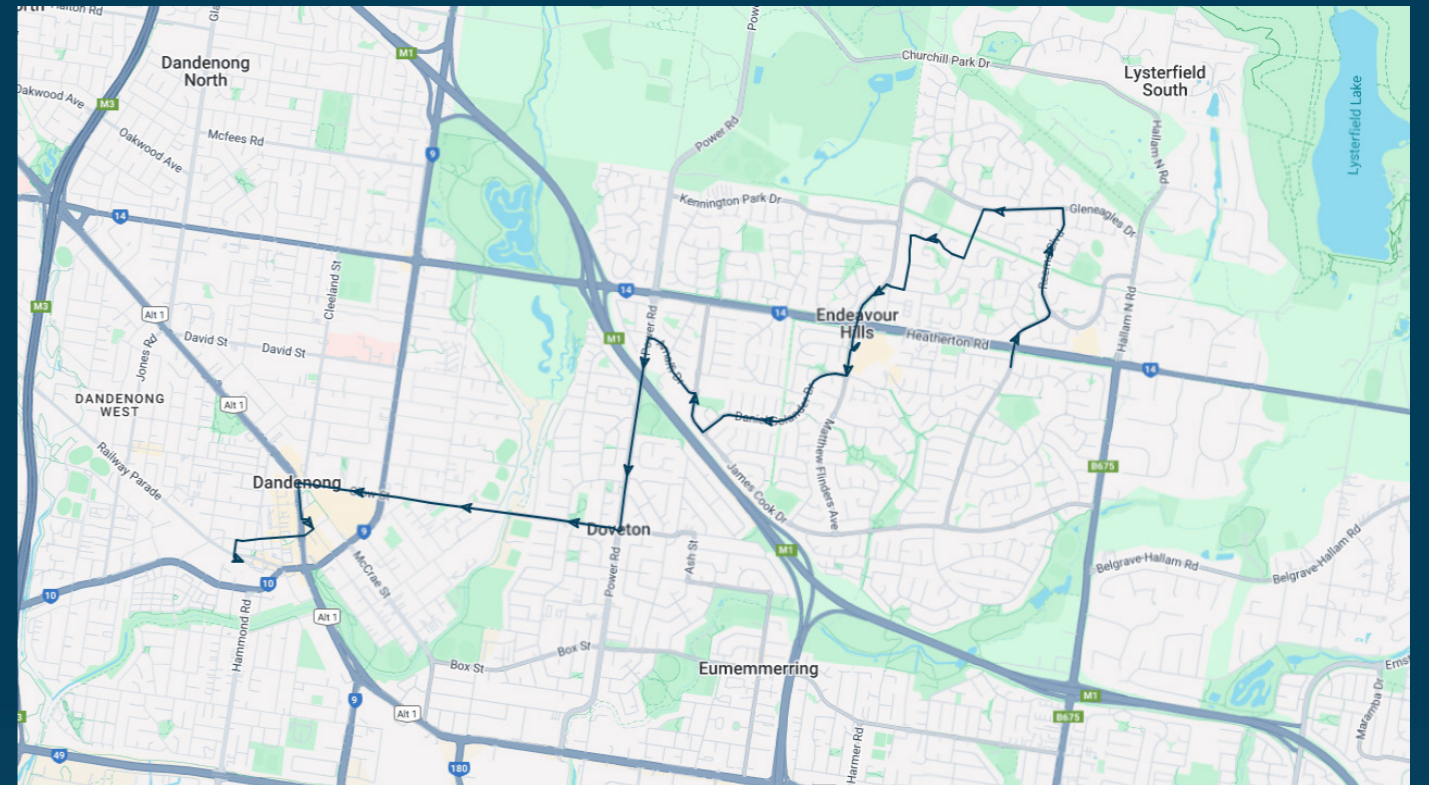

Times listed are estimated times only, it is advised to arrive at your stop earlier than the listed time to avoid missing your bus.

You can also download the Ventura Tracker app to view real time bus locations of all services

Gleneagles Secondary College

Route: 2269 | Morning

TURN DIRECTIONS

Via John Fawkner Dr, Cont Hanna Dr, Left Gleneagles Dr, Left Scotsburn Way, Right Heathmere Cres, Left Lachlan Dr, Right Scotsburn Way, Left Mossgiel Park Dr, Cont Matthew Flinders Ave, Left into Endeavour Hills SC Bus Terminal, Left Matthew Flinders Ave, Right Daniel Solander Dr, Right James Cook Dr, Left Amalfi Dr, Left Power Rd, Right Kidds Rd, Cont Clow St, Left Lonsdale St, Left Langhorne St, Right Walker St, Cont George St, Left Rudduck St into Dandenong Station

To view our list of live tracked services, visit www.venturabus.com.au

Timetable Printed : 2 October 2024