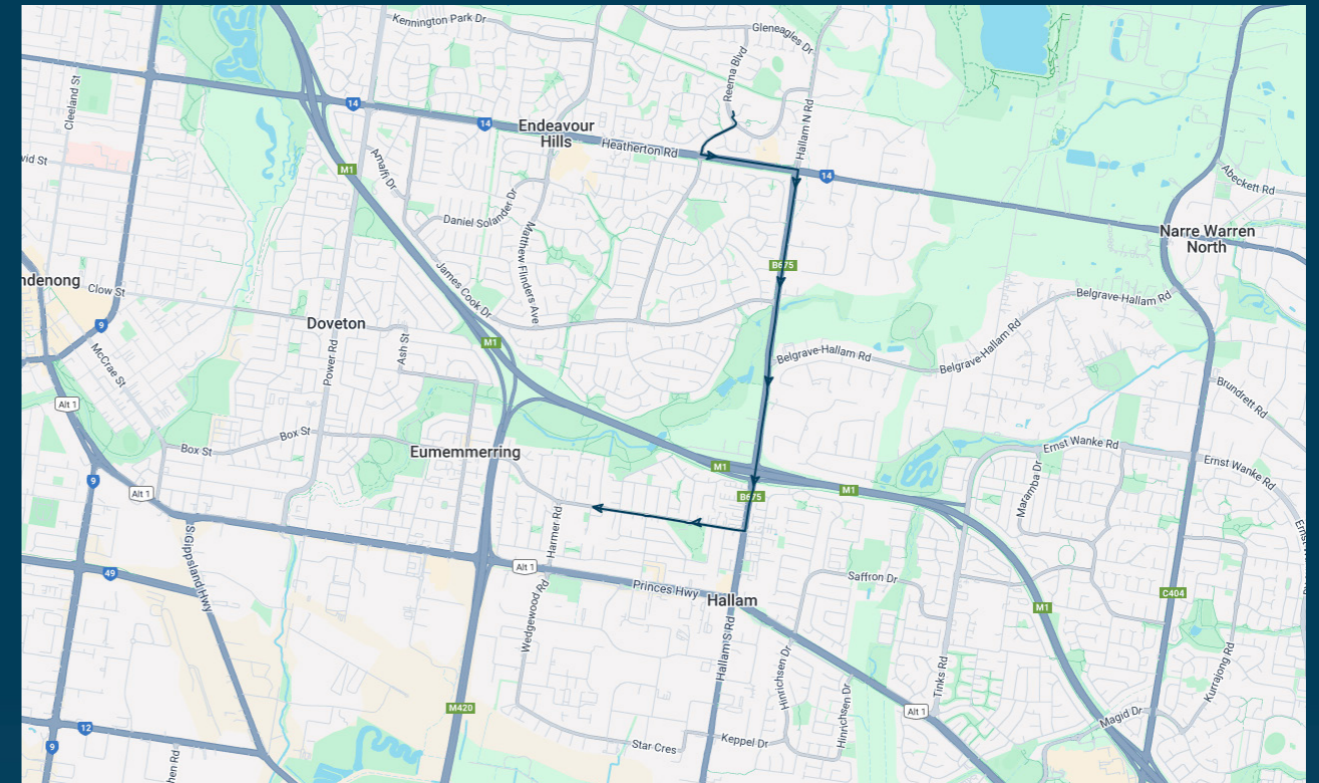

Gleneagles Secondary College

Route: 2260 | Afternoon

Stop ID	Stop Name	Time	Stop ID	Stop Name	Time
44505	Gleneagles Secondary College	15:00			
2956	Chantell Ave/Hanna Dr	15:00			
14610	Thomas Mitchell Dr/Hallam North Rd	15:05			
51348	Hallam North Rd/Belgrave-Hallam Rd	15:08			
4229	Mulguthrie Ct/Frawley Rd	15:12			
4230	Mountview Ave/Frawley Rd	15:13			
4231	Windsor St/Frawley Rd	15:13			
4232	Cornwall St/Frawley Rd	15:14			
44524	Hallam Senior Secondary College	15:15			

Gleneagles Secondary College

Route: 2260 | Afternoon