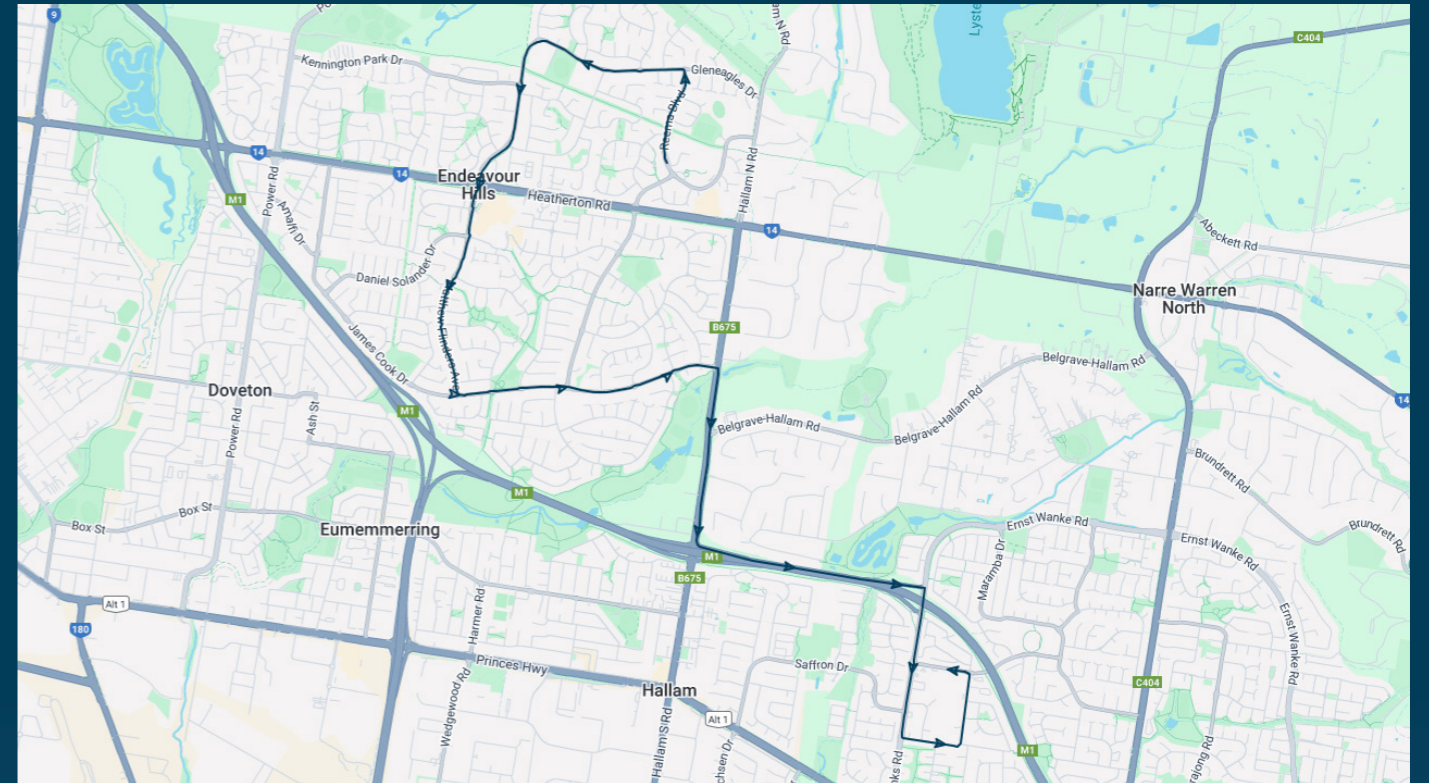

To view our list of live tracked services, visit www.venturabus.com.au

Timetable Printed : 9 October 2024

Gleneagles Secondary College

Route: 1550 | Afternoon

Stop ID	Stop Name	Time	Stop ID	Stop Name	Time
44505	Gleneagles Secondary College	15:05			
816	Maryrose Cres/Reema Bvd	15:05			
3031	Reema Bvd/Gleneagles Dr	15:06			
23041	Shetland St/Gleneagles Dr	15:07			
27789	Barry Simon Reserve/Gleneagles Dr	15:08			
3038	Clifton Way/Mossgiel Park Dr	15:10			
796	St Paul Apostle South School	15:12			
801	Hunter Rise/Matthew Flinders Ave	15:13			
802	20 Matthew Flinders Ave	15:13			
806	Hutchins Ave/Matthew Flinders Ave	15:14			
807	Ravenhill Cres/James Cook Dr	15:14			
808	Sydney Parkinson Reserve/James Cook Dr	15:15			
809	Southern Cross PS/James Cook Dr	15:15			
27804	Forrest Ct/James Cook Dr	15:17			
14731	Hallam North Rd/James Cook Dr	15:18			
51348	Hallam North Rd/Belgrave-Hallam Rd	15:19			
3742	Prospect Hill Rd/Tinks Rd	15:26			
13485	Sylvanwood Cres/Prospect Hill Rd	15:26			
13486	Fountain Gate Primary School/Victoria Rd	15:27			
13487	Fountain Gate Sec Col/Victoria Rd	15:28			
44579	Fountain Gate Secondary College	15:29			

Gleneagles Secondary College

Route: 1550 | Afternoon

TURN DIRECTIONS

Picks up from inside the school ### Via Right Reema Blvd, Left Gleneagles Dr, Cont Mossgiel Park Dr, Cont Matthew Flinders Ave, Left James Cook Dr, Right Hallam Nth Rd, Cont Belgrave-Hallam Rd, Left Monash Fwy, Right Ernst Wanke Rd, Cont Tinks Rd, Left Prospect Hill Rd, Left Victoria Rd, Left Josephine Rd to Fountain Gate Secondary College

To view our list of live tracked services, visit www.venturabus.com.au
 Timetable Printed : 30 September 2024

Times listed are estimated times only, it is advised to arrive at your stop earlier than the listed time to avoid missing your bus.
You can also download the Ventura Tracker app to view real time bus locations of all services